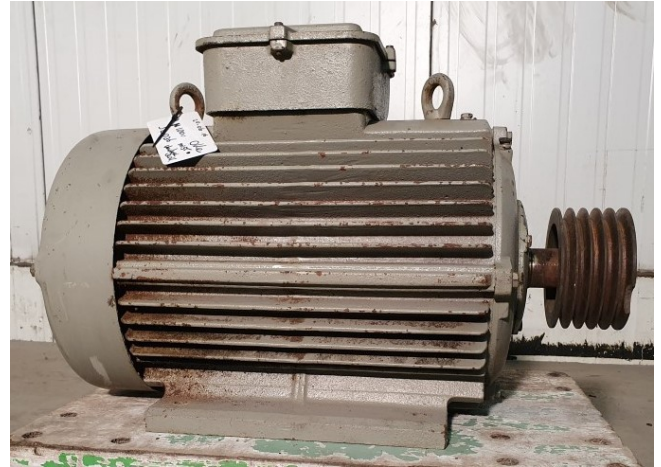

Rotor XF180 L04

Specifications

Марка	Rotor
тип	XF180 L04
kW	22
RPM	1460
Size & Weight	700X350X460 mm (LxWxH) 200kg
50 Hz / 60 Hz	50Hz
Stock	1

Description

Used Rotor XF180 L04

Used electro motor build by Rotor type XF180 L04 with 22kW and 1460RPM at 50Hz.